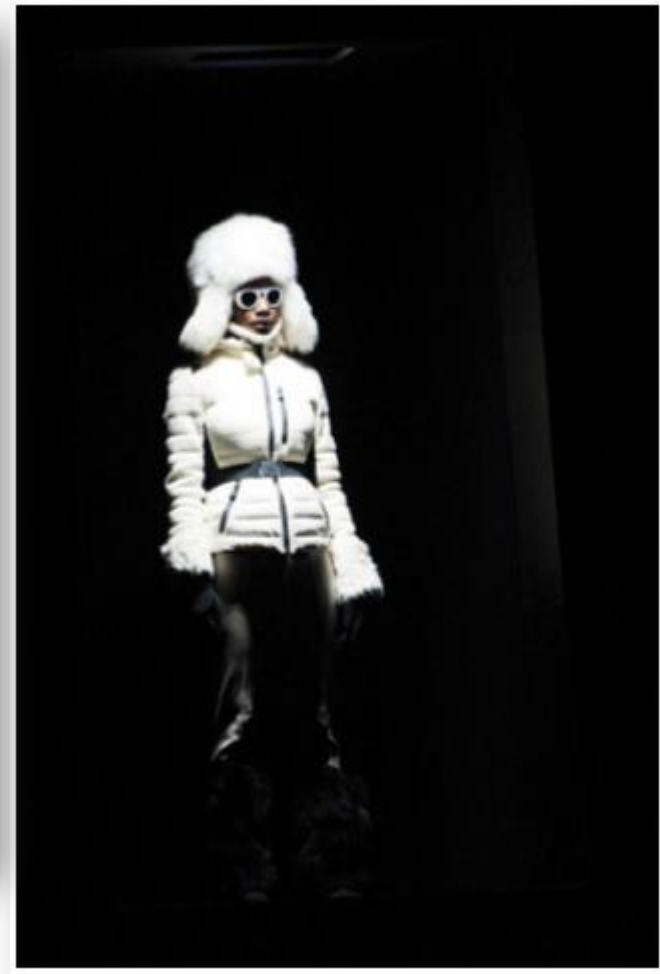

R E F L E C T
the luxury edition

mutsy